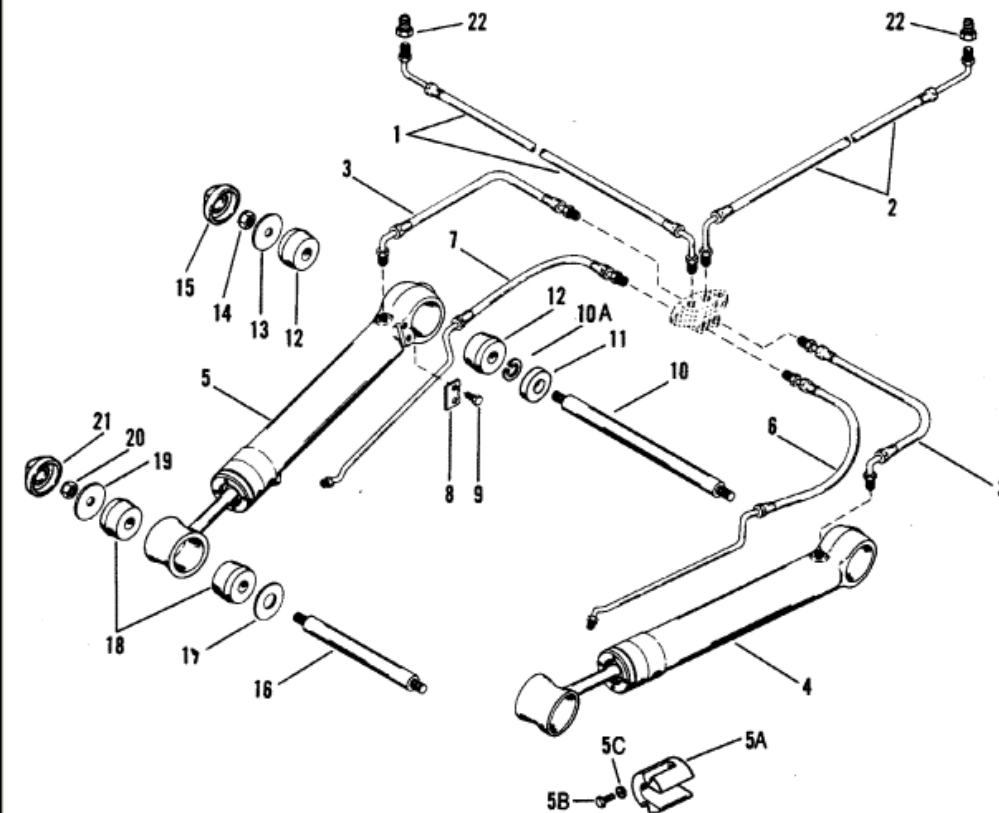

NOTE

15768A1 TRIM CYLINDER LIMIT KIT

Parts List

Ref	Class	Part	Description	Qty	Comment	Footnote
1	32	95858	HOSE, Black, Hydraulic	1	(CONNECTOR TO PUMP)	
2	32	95859	HOSE, Gray, Hydraulic	1	(CONNECTOR TO PUMP)	
3	32	99904	HOSE	2	(TRIM CYLINDER TO CONNECTI	
4		98704A17	TRIM CYLINDER, Starboard	1		
5		98703A17	TRIM CYLINDER, Port	1		
5A		806190A 1	ANODE ASSEMBLY	2		
5B	10	806290	SCREW, (#10-32 x .625)	4		
5C	13	69432	LOCKWASHER, (#10 External)	4		
--		87399A 2	OVERHAUL KIT	2		
--	25	87400A 2	SEAL KIT	2		
6	32	99902	HOSE, Trim Cylinder, Starboard	1	(TRIM CYLINDER)	
7	32	99903	HOSE, Trim Cylinder, Port	1	(TRIM CYLINDER)	
8		85060	PLATE	2		
9	10	85486	SCREW, (.250-20 x .375)	4		
10	17	44167A 1	PIN	1		
10A	53	805272	RING, Retaining	2		
11	12	44164	WASHER	2		
12	23	44165	BUSHING	4		
13	12	44163	WASHER	2		
14	11	13439 1	NUT, (.4375-20)	2		
15	19	14842	CAP	2		
16	17	44166	PIN	1		
17	12	44164	WASHER	2		
18	23	44165	BUSHING	4		
19	12	44163	WASHER	2		
20	11	13439 1	NUT, (.4375-20)	2		
21	19	14842	CAP	2		
22	22	805118	FITTING, (.4375 UNS x .4375 Inve	2		
22	22	808727	CONNECTOR, (.437 UNF To .25 Ir	2		